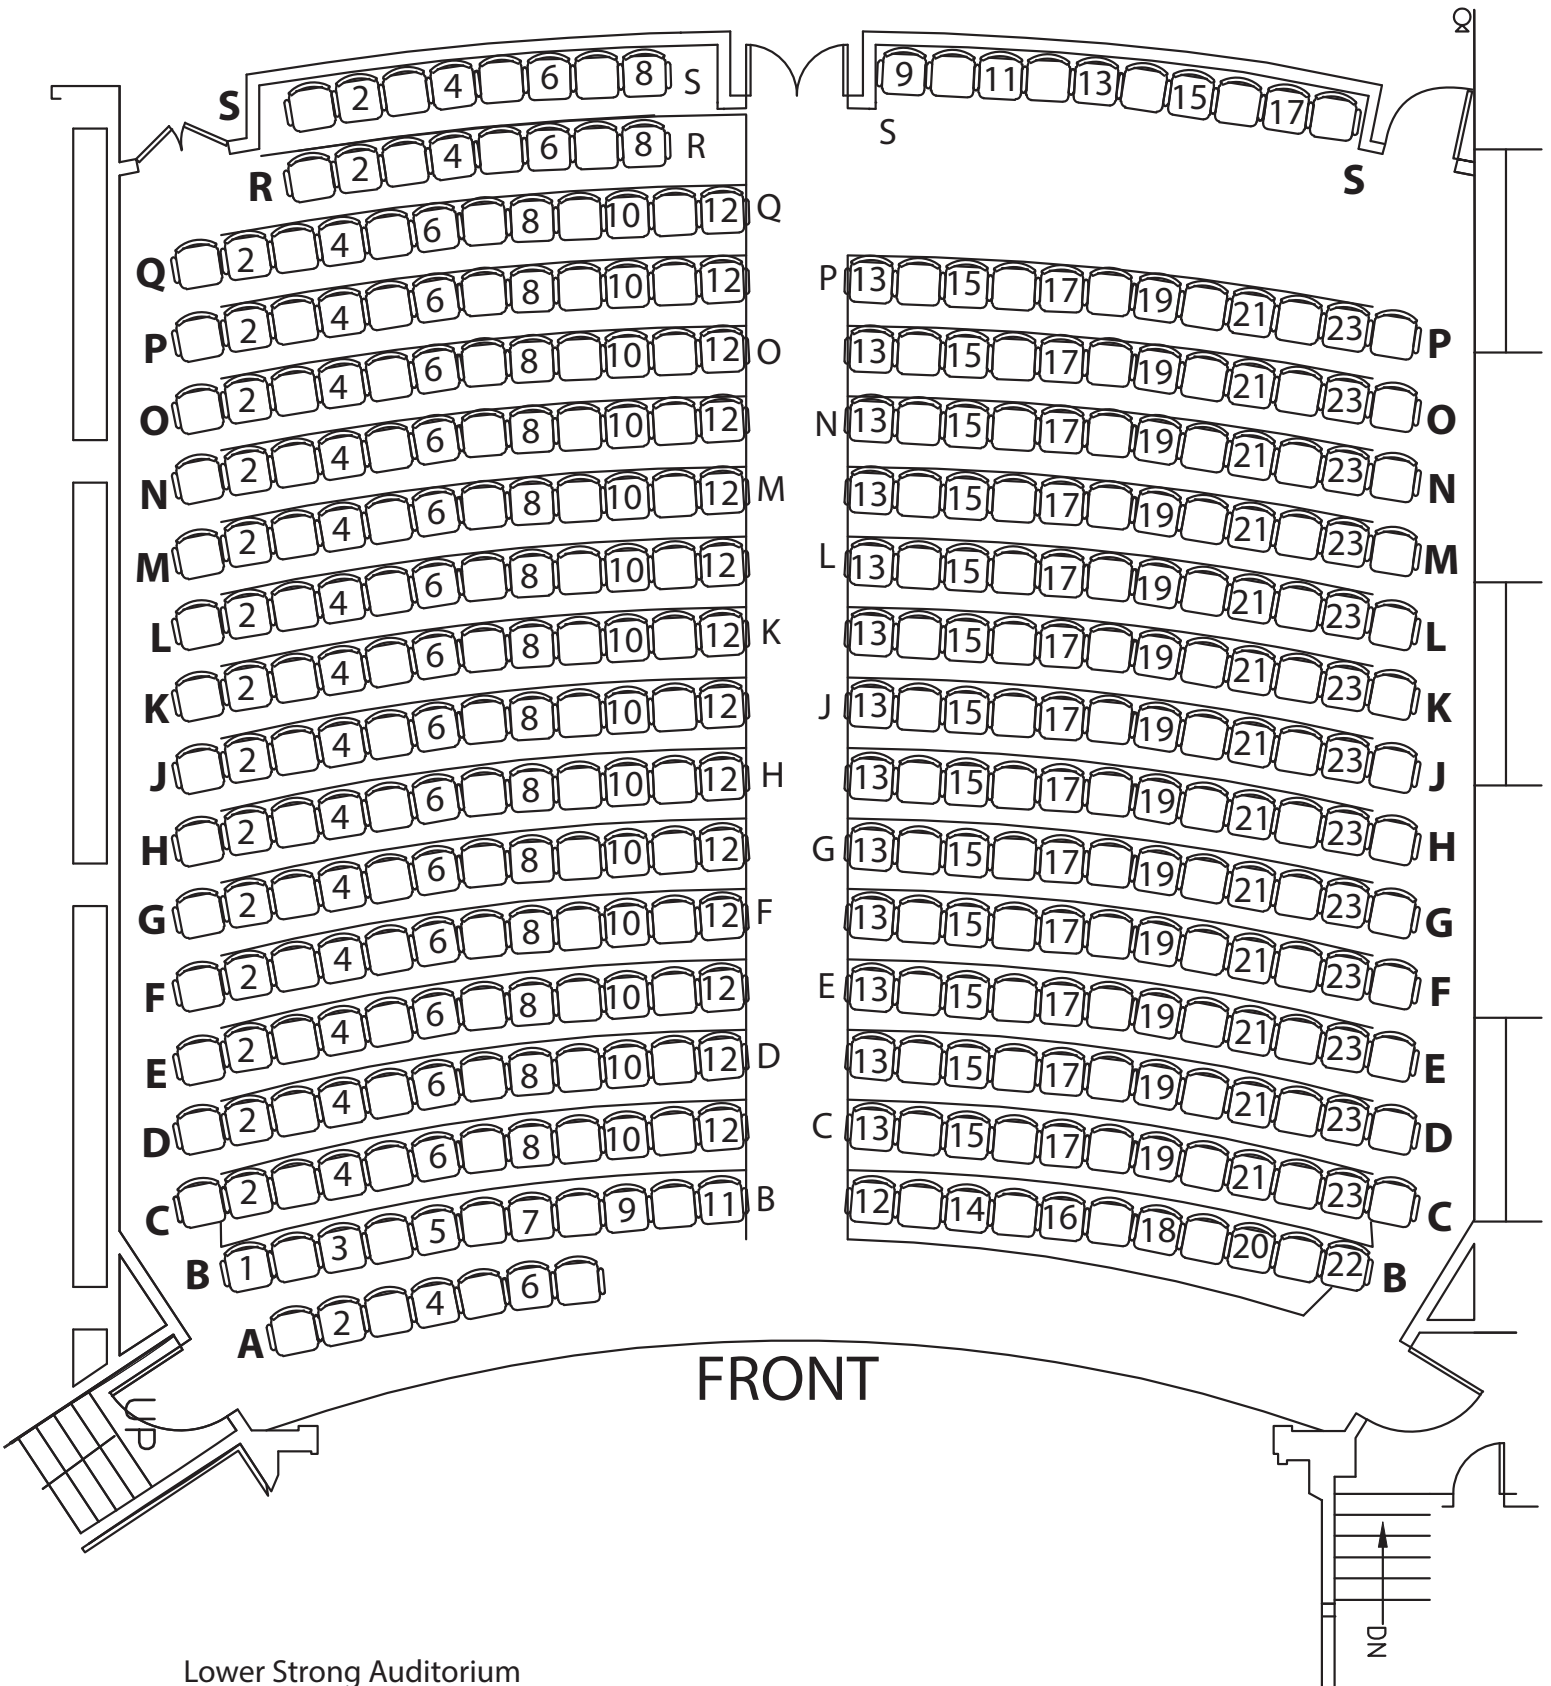

# BACK

# FRONT

Lower Strong Auditorium  
for Common Exam time: 189 Alternating Seats